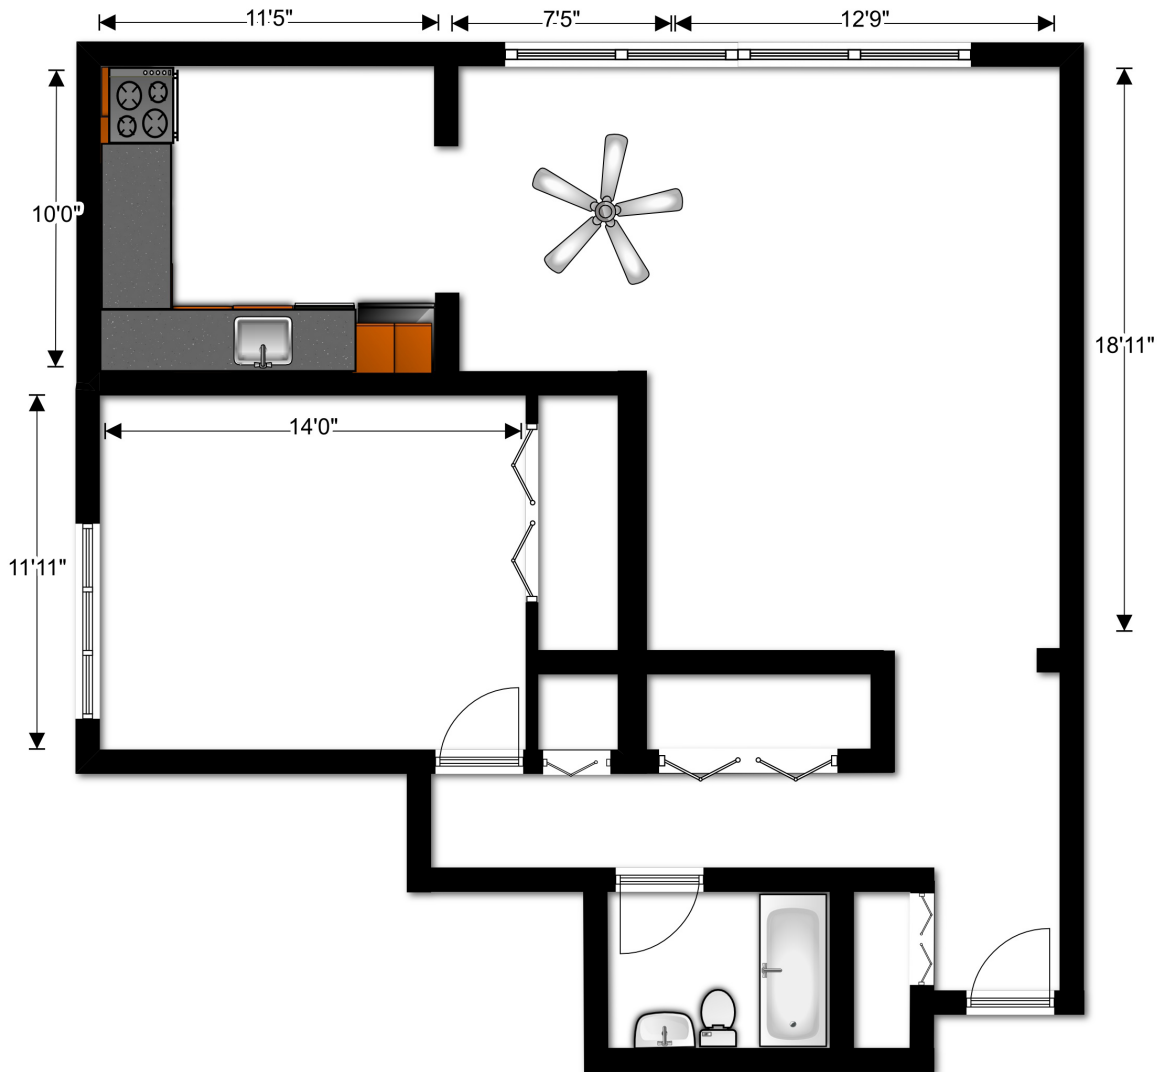

8600 LUXURY APARTMENTS

ONE BEDROOM - END UNIT

740 sq. ft.

One Bedroom / One Bath Floorplan

ONE BEDROOM - END UNIT

For pricing visit us online at:
www.8600apts.com or call

301-812-4673

Service & Other Assistance Animals Welcome